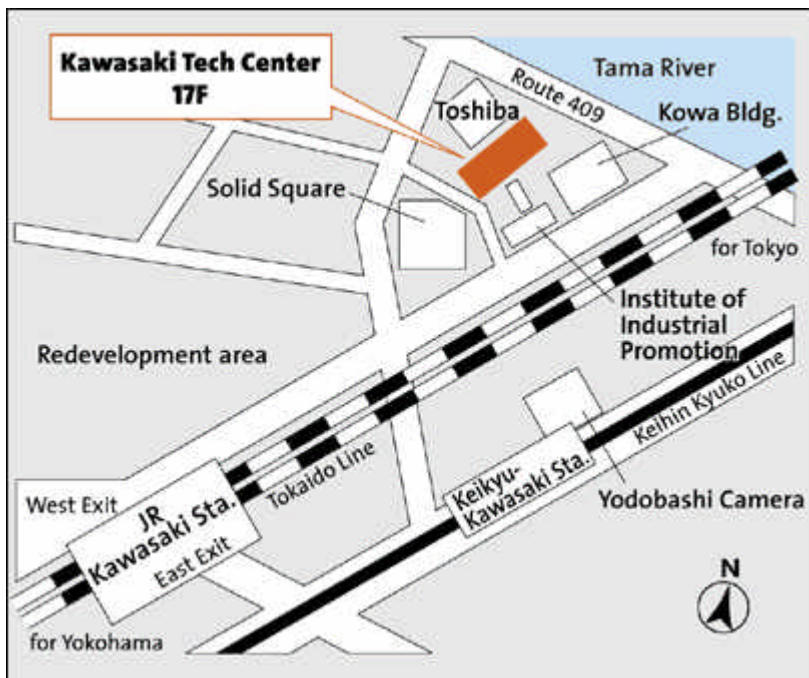

**address**

Kawasaki Tech Center 17F, 580-16, Horikawa-cho, Saiwai-ku,  
Kawasaki, Kanagawa 212-0013 Japan

**Phone number** : 81 (0) 44-542-7021

**FAX number** : 81 (0) 44-542-7022

- 10minutes walk from JR Kawasaki Station, West exit
- 6 minutes walk from Keiinkyo Line "Keiinkyo Kawasaki" Station, West exit

**Access & Transportation to Kawasaki Station**

- From **Narita Int'l Airport**: approx. 90 minutes by JR Narita Express and JR Tokaido Line. Take the JR Narita Express to "Tokyo", then change to the Tokaido Line to "Kawasaki" Station
- From **Haneda Airport**: approx. 15 minutes by Keihin Kyuko Line. Take the Keihin Kyuko Haneda Line to "Keiinkyo Kamata" and change to the Keiinkyo Honsen to "Keiinkyo Kawasaki" Station.
- From **Tokyo Station**: 17 minutes by JR Tokaido Line to "Kawasaki" Station